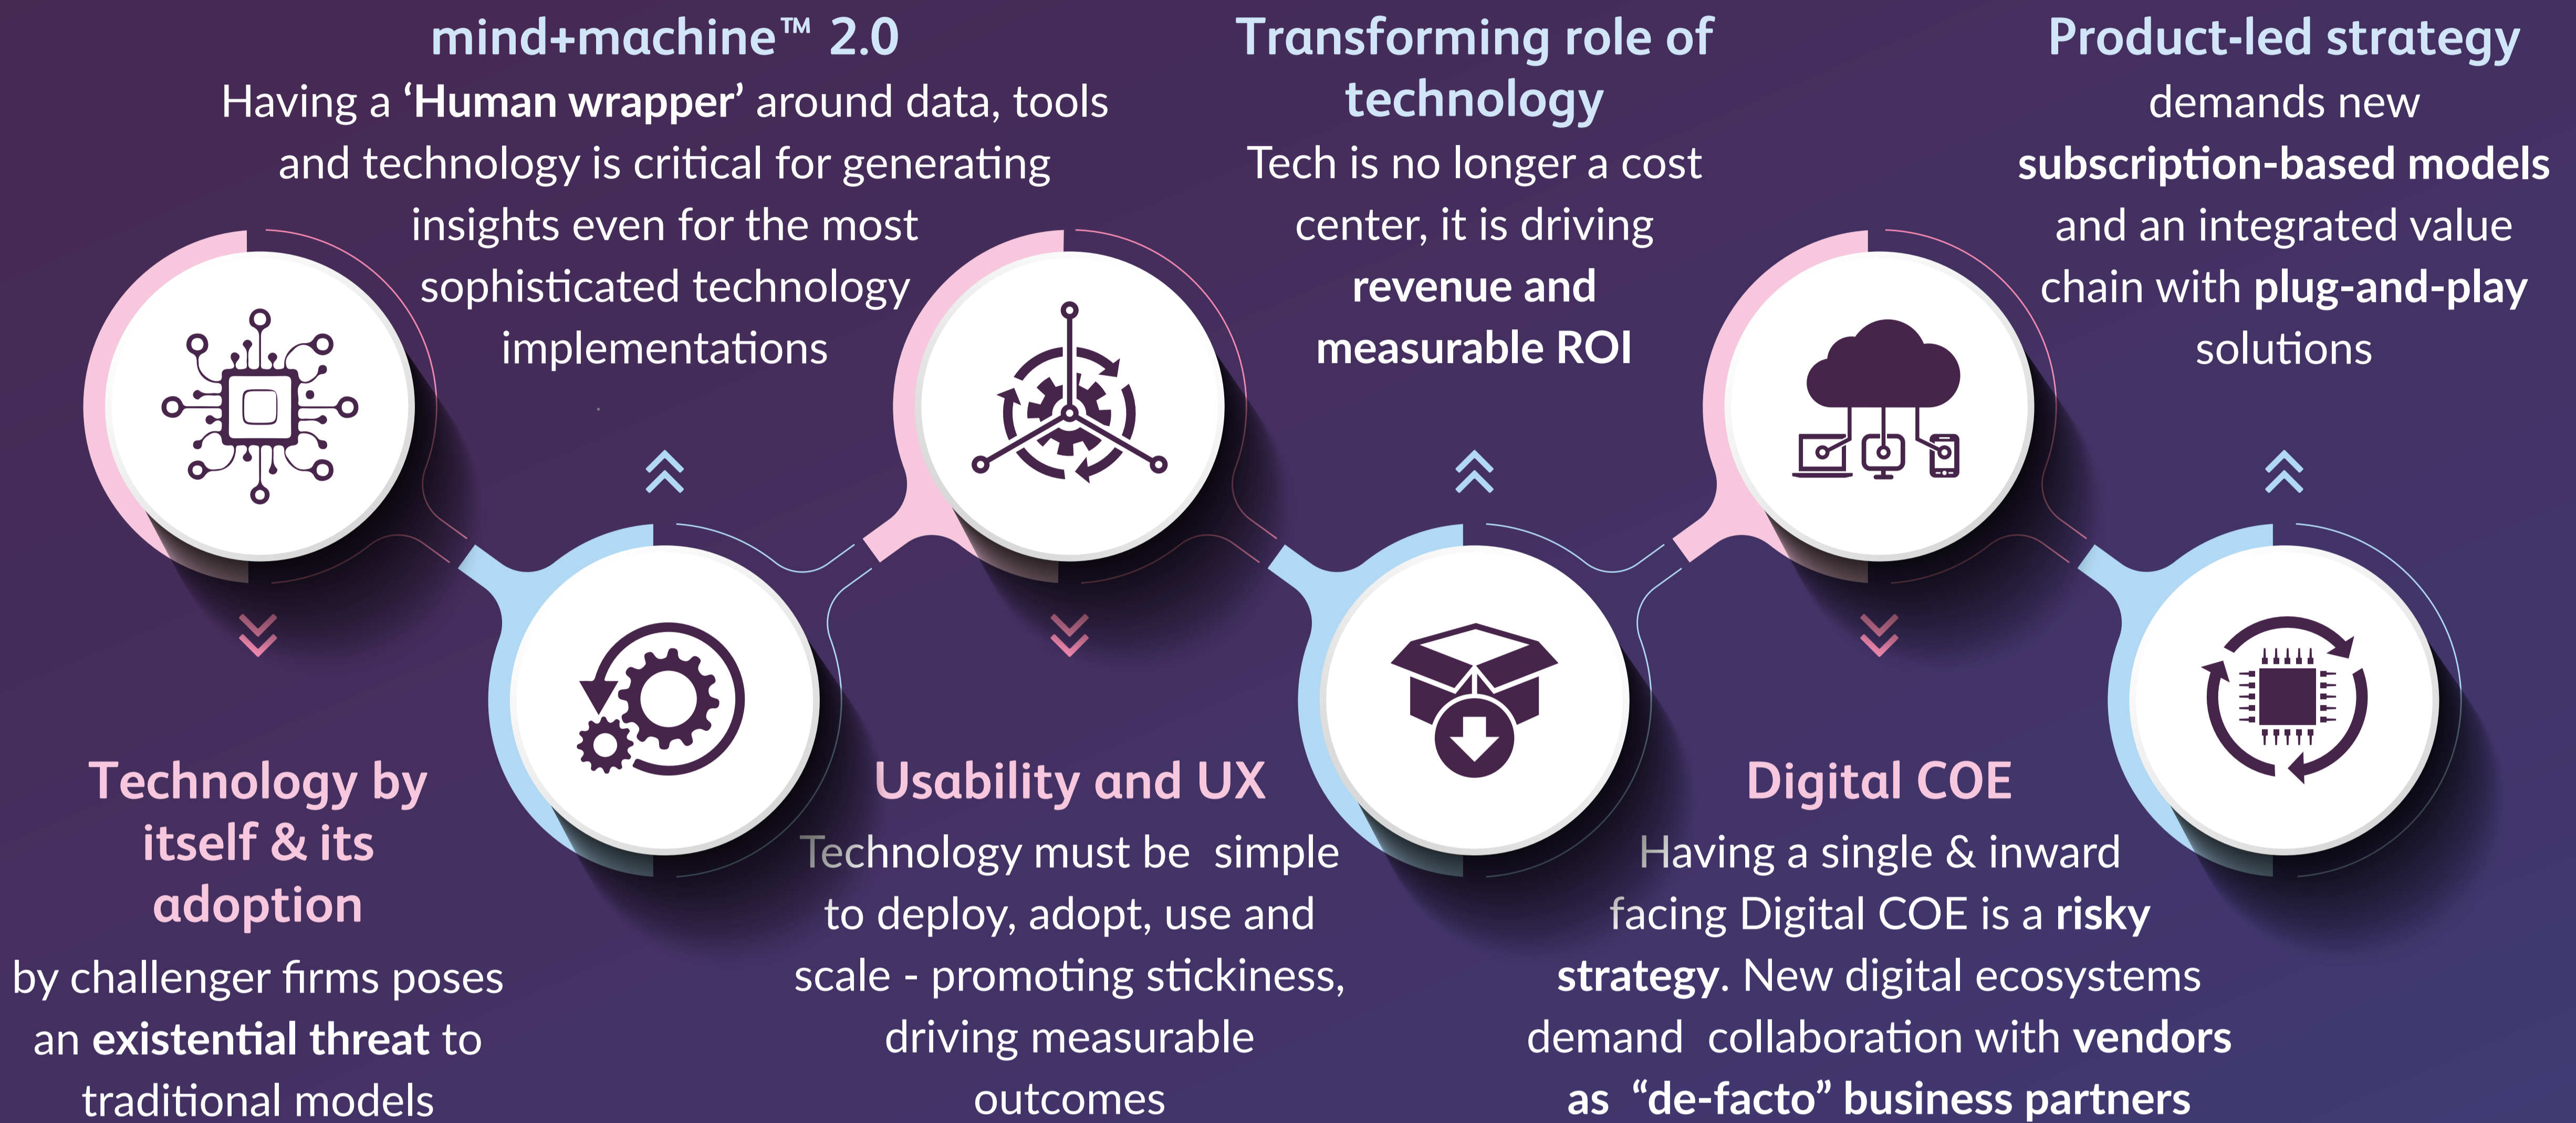

Reimagine the Role of Technology to Drive Time-Critical Insights

KEY TAKEAWAYS

RECOMMENDATIONS FOR PS FIRMS FROM EVALUESERVE'S PANEL DISCUSSION